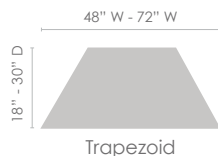

RECTANGLE

TRAPEZOID

HALF ROUND

QUARTER ROUND

CRESCENT

ROUND

SQUARE

BASE CONSTRUCTION

- Standard height: 29"
 - Bar Height: 42" only on 3" and 4" columns
 - Custom height: 5" - 42"
- 2", 2-3/8", 3", and 4" column diameter
- Folding legs on 2" columns
- Mounting plates
 - 2" columns: 4" x 4" x 7/32" steel
 - 2-3/8", 3", and 4" columns: 6" x 6" x 7/32" steel
- 1-3/8" diameter levelers
- 20 powder coat finishes