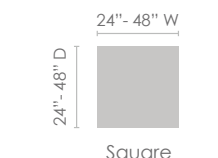

RECTANGLE

TRAPEZOID

HALF ROUND

QUARTER ROUND

CRESCENT

ROUND

SQUARE

BASE CONSTRUCTION

- Standard height: 29"
 - Bar Height: 42" only on 3" and 4" columns
 - Custom height: 5" - 42"
- 2", 2-3/8", 3", and 4" column diameter
- Folding legs on 2" columns
- Mounting plates
 - 2" columns: 4" x 4" x 7/32" steel
 - 2-3/8", 3", and 4" columns: 6" x 6" x 7/32" steel
- 1-3/8" diameter levelers
- 20 powder coat finishes