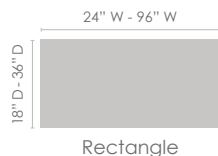

PRODUCT SPECIFICATIONS

The Ella table features high-quality metal frame construction, which is heavy-duty, sturdy, durable, and large weight capacity. 5 table shapes form 15 room configurations. This kind of smart flexibility allows for quick and easy space adaptations to accommodate any group size or activity.

RECTANGLE

TRAPEZOID

HALF ROUND

QUARTER ROUND

CRESCENT

ROUND

SQUARE

BASE CONSTRUCTION

- Standard height: 29"
 - Bar Height: 42" only on 3" and 4" columns
 - Custom height: 5" - 42"
- 2", 2-3/8", 3", and 4" column diameter
- Folding legs on 2" columns
- Mounting plates
 - 2" columns: 4" x 4" x 7/32" steel
 - 2-3/8", 3", and 4" columns: 6" x 6" x 7/32" steel
- 1-3/8" diameter levelers
- 20 powder coat finishes