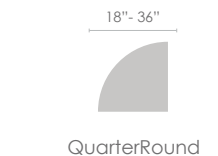

RECTANGLE

TRAPEZOID

HALF ROUND

QUARTER ROUND

CRESCENT

ROUND

SQUARE

BASE CONSTRUCTION

- Standard height: 29"
 - Bar Height: 42" only on 3" and 4" columns
 - Custom height: 5" - 42"
- 2", 2-3/8", 3", and 4" column diameter
- Folding legs on 2" columns
- Mounting plates
 - 2" columns: 4" x 4" x 7/32" steel
 - 2-3/8", 3", and 4" columns: 6" x 6" x 7/32" steel
- 1-3/8" diameter levelers
- 20 powder coat finishes