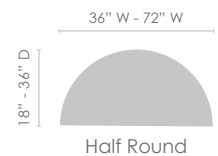

PRODUCT SPECIFICATIONS

The Ella table features high-quality metal frame construction, which is heavy-duty, sturdy, durable, and large weight capacity. 5 table shapes form 15 room configurations. This kind of smart flexibility allows for quick and easy space adaptations to accommodate any group size or activity.

RECTANGLE

TRAPEZOID

HALF ROUND

QUARTER ROUND

CRESCENT

ROUND

SQUARE

BASE CONSTRUCTION

- Standard height: 29"
 - Bar Height: 42" only on 3" and 4" columns
 - Custom height: 5" - 42"
- 2", 2-3/8", 3", and 4" column diameter
- Folding legs on 2" columns
- Mounting plates
 - 2" columns: 4" x 4" x 7/32" steel
 - 2-3/8", 3", and 4" columns: 6" x 6" x 7/32" steel
- 1-3/8" diameter levelers
- 20 powder coat finishes