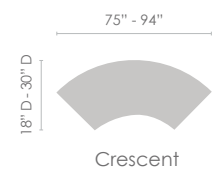

RECTANGLE

TRAPEZOID

HALF ROUND

QUARTER ROUND

CRESCENT

ROUND

SQUARE

BASE CONSTRUCTION

- Standard height: 29"
 - Bar Height: 42" only on 3" and 4" columns
 - Custom height: 5" - 42"
- 2", 2-3/8", 3", and 4" column diameter
- Folding legs on 2" columns
- Mounting plates
 - 2" columns: 4" x 4" x 7/32" steel
 - 2-3/8", 3", and 4" columns: 6" x 6" x 7/32" steel
- 1-3/8" diameter levelers
- 20 powder coat finishes