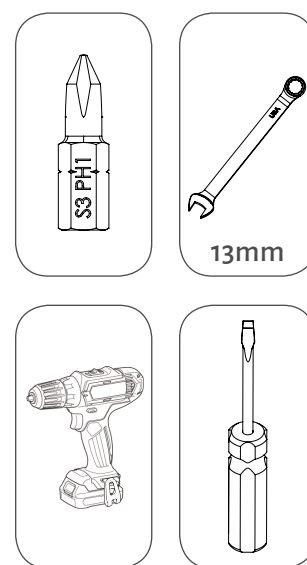

Assembly Instruction

Sienna with Cafe' Power

? If you have questions, please call Customer Service Toll Free at 888.705.0777.

- !** Proper assembly requires two people to stand table upright.
- !** Start bolts by hand to prevent cross threading.
- !** Assemble on a soft and smooth surface to prevent damage to your top.
- !** Your base, electrical unit, and table top may differ in shape.

Parts Included

Recommended Tools

SPECIAL T

Assembly Instruction

Assembly