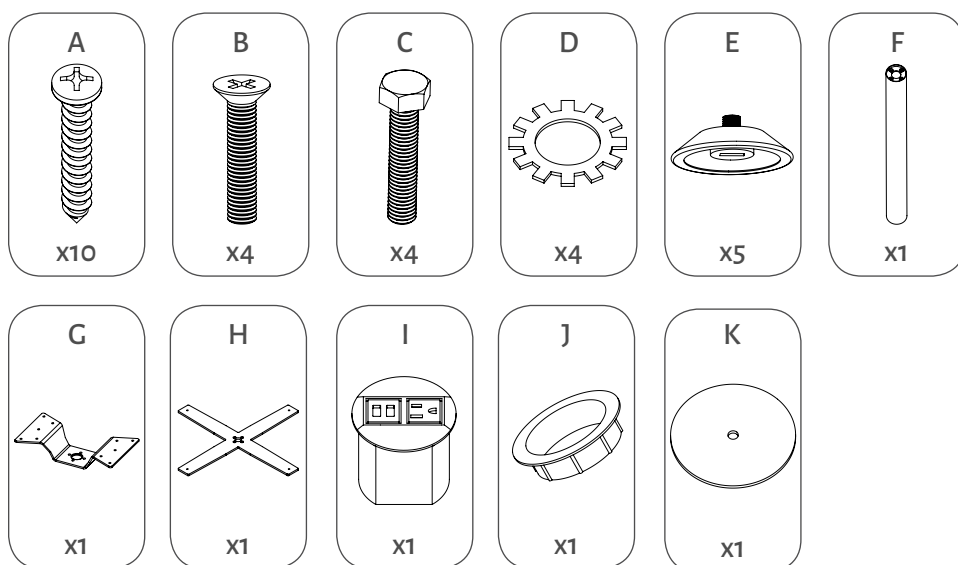

Assembly Instruction

Sienna with Cafe' Power

? If you have questions, please call Customer Service Toll Free at 888.705.0777.

- !** Proper assembly requires two people to stand table upright.
- !** Start bolts by hand to prevent cross threading.
- !** Assemble on a soft and smooth surface to prevent damage to your top.
- !** Your base, electrical unit, and table top may differ in shape.

Parts Included

Recommended Tools

SPECIAL T

Assembly Instruction

Assembly