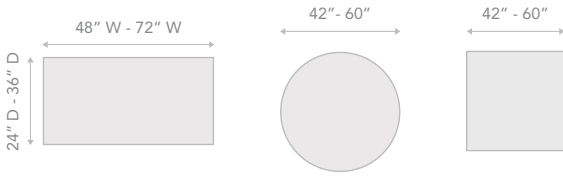

AIM™ 30x60 Bar Height | Casters

AIM™ 42R Standard Height | Casters

AIM TO COLLABORATE

AIM™ 30x60 Bar Height

Sienna Café Power 36" Round

Cultivate Community and Creativity in Informal Gathering Areas

AIM TO CREATE

Focus Alone or In Groups to Inspire Ideas

AIM™ 30x60 Standard Height

AIM™ 60x60 Knife Edge | Bar Height | Casters

AIM TO BE GREAT

AIM™ 30x60 Knife Edge | Standard Height

Focus On Important Tasks In Private Offices

Premium Cloud Caster

*Not available on AIM XL™

PRODUCT SPECIFICATIONS

AIM™ TOP SHAPES AND SIZES

Rectangle/ Round / Square

1" x 2" Rectangle 14 guage steel legs

AIM™ XL SHAPES AND SIZES

Rectangle / Racetrack / Boat Shape / Round / Square / Oval

3" x 1.5" Rectangle 14 guage steel legs with integrated wire management

BASE HEIGHTS

Standard Height (29")

Counter Height (36")*

Bar Height (42")

*Not available on AIM XL™

Visit Specialt.net/AIM for full list of options