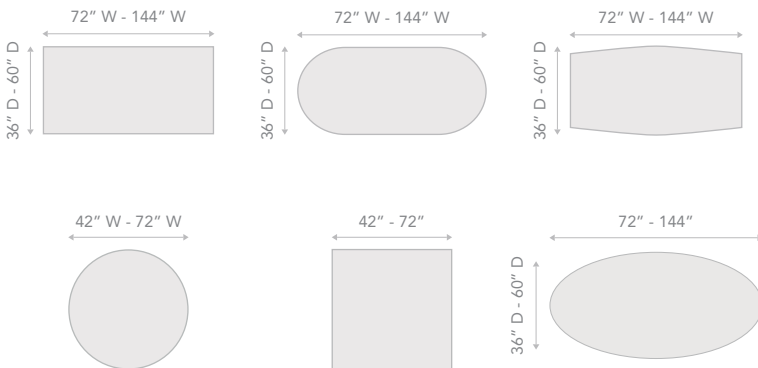

AIM™ 30x60 Bar Height | Casters

AIM™ 42R Standard Height | Casters

AIM TO COLLABORATE

AIM™ 30x60 Bar Height

Sienna Café Power 36" Round

Cultivate Community and Creativity in Informal Gathering Areas

AIM TO CREATE

Focus Alone or In Groups to Inspire Ideas

AIM™ 30x60 Standard Height

AIM™ 60x60 Knife Edge | Bar Height | Casters

AIM TO BE GREAT

AIM™ 30x60 Knife Edge | Standard Height

Focus On Important Tasks In Private Offices

Premium Cloud Caster

*Not available on AIM XL™

PRODUCT SPECIFICATIONS

AIM™ TOP SHAPES AND SIZES

Rectangle/ Round / Square

1" x 2" Rectangle 14 guage steel legs

AIM™ XL SHAPES AND SIZES

Rectangle / Racetrack / Boat Shape / Round / Square / Oval

3" x 1.5" Rectangle 14 guage steel legs with integrated wire management

BASE HEIGHTS

Standard Height (29")

Counter Height (36")*

Bar Height (42")

*Not available on AIM XL™

Visit Specialt.net/AIM for full list of options