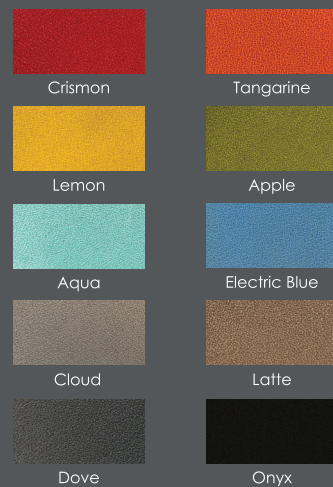

CHAIRS COLOR OPTIONS

All color options other than Onyx and Black Swan have an extended lead-time.

Sled metal frame is Polished Chrome. Stacking and Flipper metal frames are Metallic Silver powder coat.

Stacking, Flipper & Task Upholstery Color Options

Sled Plastic Color Options

STACKING

IDEAL FOR COLLABORATIVE SPACES, MEETING ROOMS AND OTHER WORKSPACE AREAS. STACK FOUR HIGH ON THE FLOOR AND FIVE HIGH ON OPTIONAL CART

THERMOPLASTIC SHELL BACK

Molded from high-impact thermoplastic for extra durability.

The back offers full support but the smooth surface is aesthetically pleasing and easy to clean. Available in black.

OPTIONAL STACKING DOLLY

Stacks up to 4 Stacking Chairs

UPHOLSTERED SEAT

Padded upholstered seat in standard Black Onyx or 11 optional colors add comfort and style to your space.