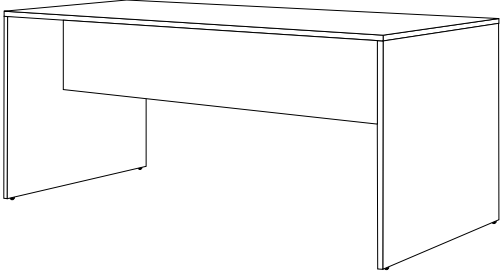

**FEATURES**

Heights: Standard 30", Counter 36", Bar 42" | Depths: 36", 42", 48" | Widths: 72", 84", 96"  
 Standard Glides | Custom laminate colors with upcharge and extended lead time  
 Wire and Power management