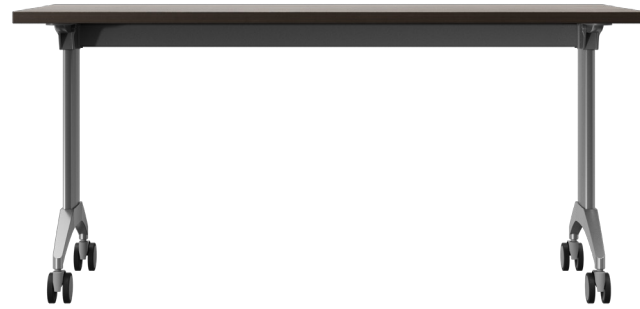

SIENNA 4X | CONFERENCE TABLES

ZIA TRAINING TABLES

ZIA | TRAINING TABLES

ELLAVATE | CLASSROOM TABLES

QUATRO | TRAINING TABLES

STRUCTURE SQUARE | TRAINING TABLES

SIENNA 4X CONFERENCE TABLES

TRANSFORM 2 | FLIP & NEST - STRUCTURE SQUARE | TRAINING TABLES

ELLAVATE | CLASSROOM TABLES

STRUCTURE SQUARE | TRAINING TABLES

LINK FLIP & NEST TABLES

COFFEE	2.5
ESPRESSO	3
MACCHIATO	3
CAPPUCCINO	3.5
LATTE	4
MOCHA	5
HAND-POURED COFFEE	5
TEA	3.5

TABLES, BASES & ACCESSORIES