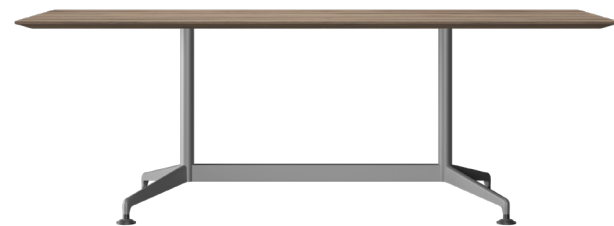

special   
LOOK BOOK **2024**

SIENNA | CONFERENCE TABLE

TRANSFORM-2 | FLIP & NEST TABLES

AIM XL | COLLABORATION TABLES

ZIA CONFERENCE

ZIA | CONFERENCE TABLES

PLURAL | COLLABORATION TABLES

SIENNA TL | TRAINING TABLES

SIENNA 4X | CONFERENCE TABLES

ZIA TRAINING TABLES

ZIA | TRAINING TABLES

ELLAVATE | CLASSROOM TABLES

QUATRO | TRAINING TABLES

STRUCTURE SQUARE | TRAINING TABLES

SIENNA 4X CONFERENCE TABLES

TRANSFORM 2 | FLIP & NEST - STRUCTURE SQUARE | TRAINING TABLES

ELLAVATE | CLASSROOM TABLES

STRUCTURE SQUARE | TRAINING TABLES

LINK FLIP & NEST TABLES

COFFEE	2.5
ESPRESSO	3
MACCHIATO	3
CAPPUCCINO	3.5
LATTE	4
MOCHA	5
HAND-POURED COFFEE	5
TEA	3.5

TABLES, BASES & ACCESSORIES