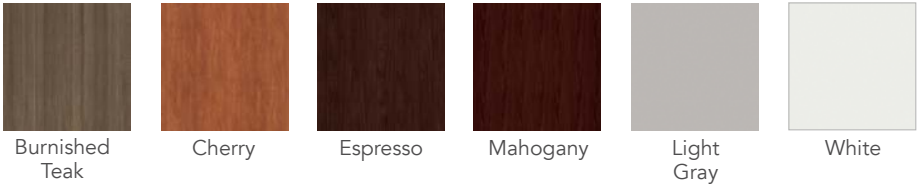

Features & Options

- All WilsonArt and Formica Laminates
- 19 Metal Finishes
- Premium Vinyl, Wood and Urethane edges
- Height: 29"H
- Top Shapes: Rectangle, Round or Square
- Stock Base Color: Black

Ella

Hospitality

51 STYLES – MULTIPLE TOPS COLORS – MULTIPLE BASE OPTIONS & COLORS

- 51 base styles
- Rectangle, round & square tops
- Casters, optional heights, wire management, modesty panels & more available
- Parts and labor warranty: 5-year on 1-Day tables and 10-year on 5-Day tables
- Maximum quantity of 25 tables per day. For more, consult factory
- Easy online specification at www.specialt.net

1 Day Quick Ship

5 Day Quick Ship

Color and Edge Options

Laminate Color Options

All Wilsonart & Formica laminates available

Base Color Options

Edge Options

Standard/Premium Vinyl Edge