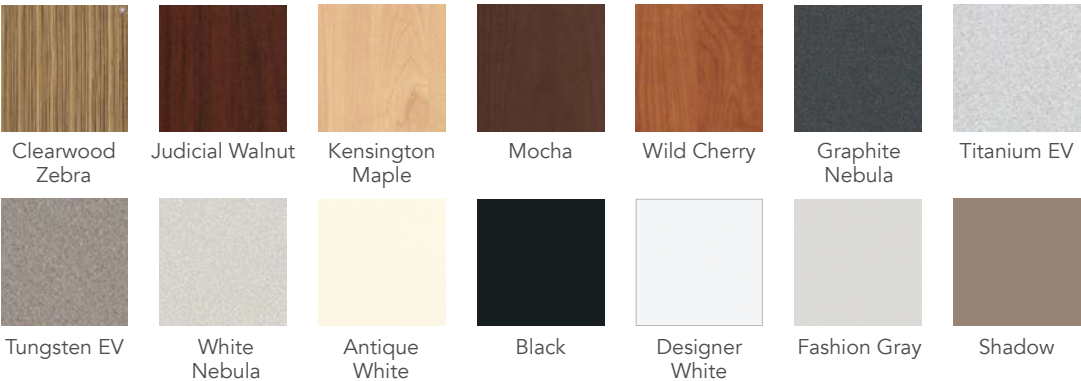

Hospitality

51 STYLES – MULTIPLE TOPS COLORS – MULTIPLE BASE OPTIONS & COLORS

- 51 base styles
- Rectangle, round & square tops
- Casters, optional heights, wire management, modesty panels & more available
- Parts and labor warranty: 5-year on 1-Day tables and 10-year on 5-Day tables
- Maximum quantity of 25 tables per day. For more, consult factory
- Easy online specification at www.specialt.net

1 Day Quick Ship

5 Day Quick Ship

Color and Edge Options

Laminate Color Options

All Wilsonart & Formica laminates available

Base Color Options

Edge Options

Standard/Premium Vinyl Edge

Wood Edge

Urethane Edge

Power & Data

Available in Black or White

Available in Black, Metallic Silver or White

Accessories

Footring

Casters