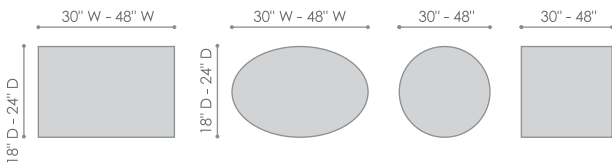

special 

RELAX Series

Occasional Tables

RLX1

RLX2

RLX3

RLX4

Coffee Tables - 17" H

End Tables - 22" H

COLOR OPTIONS

Any WilsonArt and Formica laminate colors
20 Standard Metal Finishes

EDGE OPTIONS

3mm PVC Square and Round Corners
Knife

POWER OPTIONS

- USB
- Wireless
- Power

OTHER OPTIONS