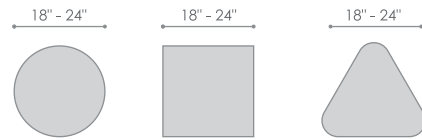

special 

RELAX Series

Occasional Tables

RLX1

RLX2

RLX3

RLX4

Coffee Tables - 17" H

End Tables - 22" H

COLOR OPTIONS

Any WilsonArt and Formica laminate colors
20 Standard Metal Finishes

EDGE OPTIONS

3mm PVC Square and Round Corners
Knife

POWER OPTIONS

- USB
- Wireless
- Power

OTHER OPTIONS