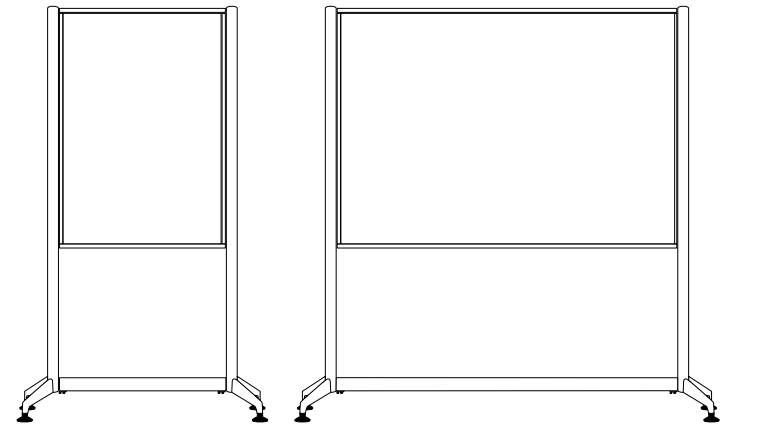

WHITEBOARDS