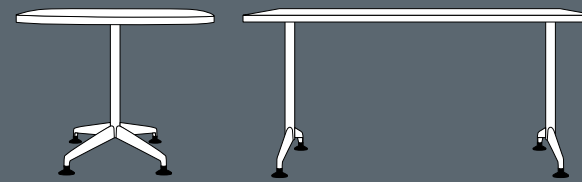

TABLES

HOSPITALITY

TRAINING