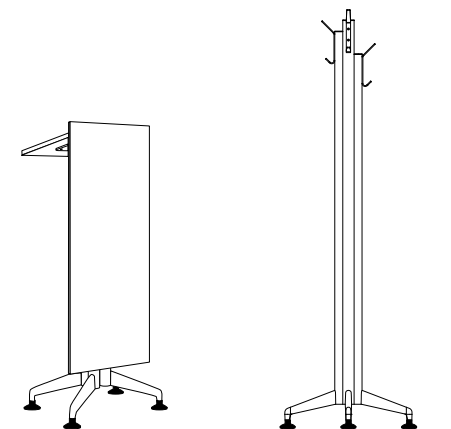

LECTERNS

COAT RACKS