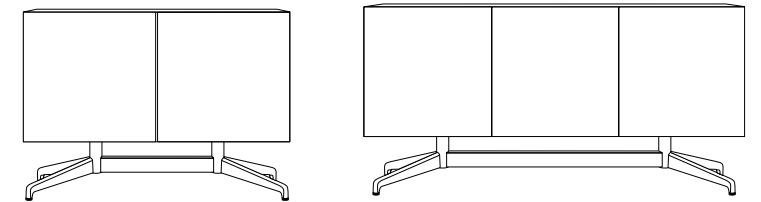

ZIA | COLLECTION

ACCESSORIES

CREDENZAS