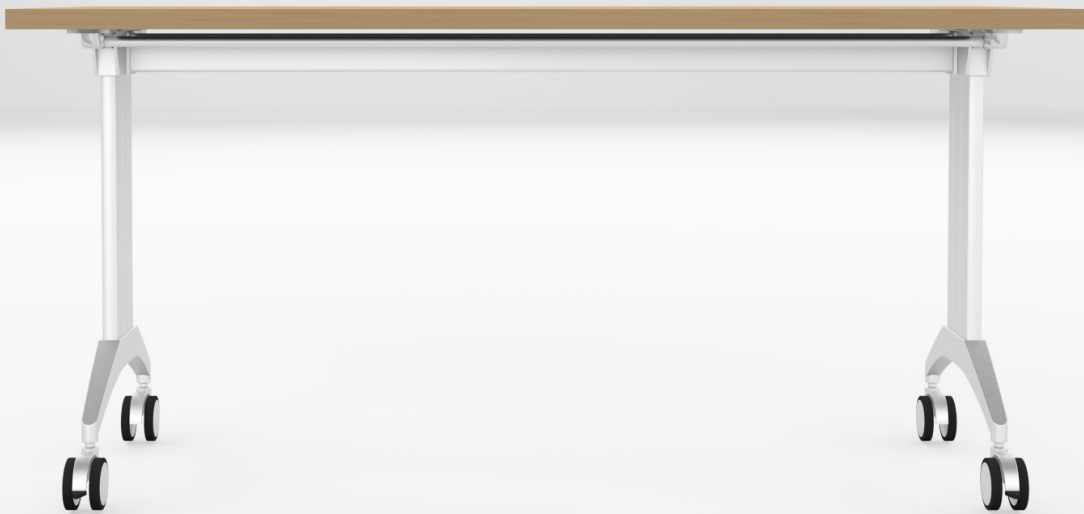

SPECIAL **T**

Commercial Price List
January 2018

LINK | Flexible Collaboration