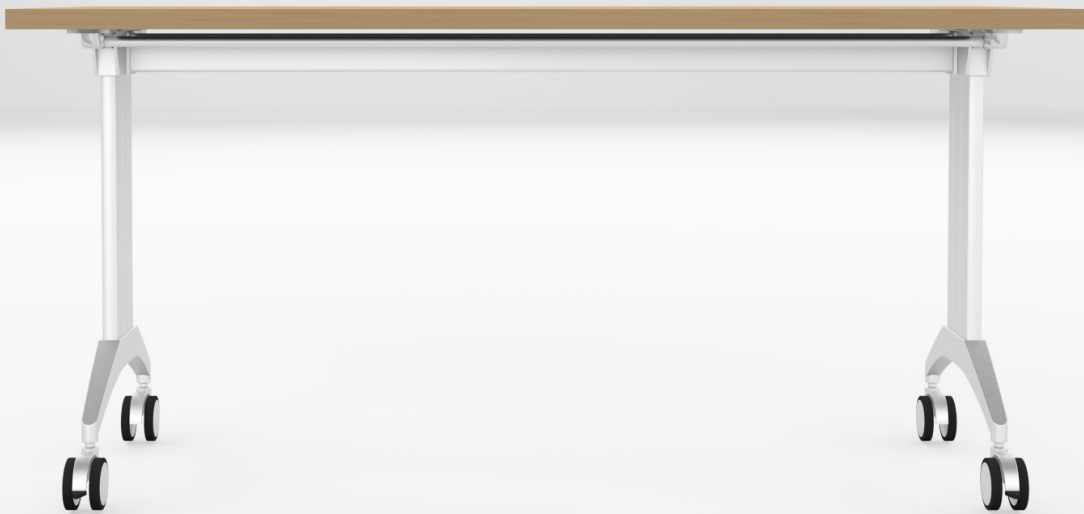

SPECIAL **T**

Commercial Price List
Effective November 2017

LINK | Flexible Collaboration

FLIP AND NEST

LINK

MODEL NUMBER	DESCRIPTION	SIZE	BASIC PRICE
--------------	-------------	------	-------------

Rectangular

LINK-2436	Link Flip and Nest Table, 24"D x 36"W Rectangle	24 x 36	\$870
LINK-2442	Link Flip and Nest Table, 24"D x 42"W Rectangle	24 x 42	\$945
LINK-2448	Link Flip and Nest Table, 24"D x 48"W Rectangle	24 x 48	\$965
LINK-2454	Link Flip and Nest Table, 24"D x 54"W Rectangle	24 x 54	\$1,015
LINK-2460	Link Flip and Nest Table, 24"D x 60"W Rectangle	24 x 60	\$1,025
LINK-2466	Link Flip and Nest Table, 24"D x 66"W Rectangle	24 x 66	\$1,090
LINK-2472	Link Flip and Nest Table, 24"D x 72"W Rectangle	24 x 72	\$1,120
LINK-2478	Link Flip and Nest Table, 24"D x 78"W Rectangle	24 x 78	\$1,210