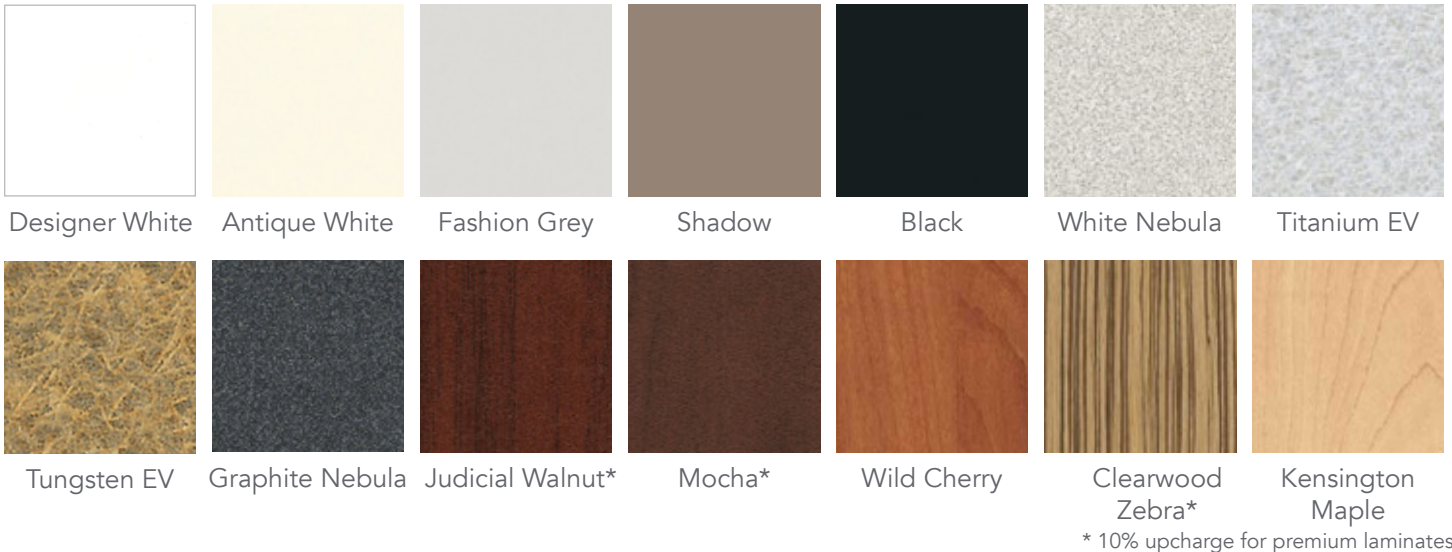

## Metal Finishes

Black

Metallic Silver

## Features

- Top shapes: rectangle, round and square
- Top sizes: 18"W - 36"W, up to 96"L. (increments of 6")
- 1 1/4" thick 45# core with high pressure laminate
- Matching 3mm edge
- Metal finishes: Black and Metallic Silver on most bases
- Standard and bar height options
- Steel support included with 60" and 72" tables
- Pre-drilled for easy installation
- Orders ship in 5 business days after acknowledged date
- 10-year, no risk, parts and labor warranty
- Standard freight terms apply
- For prices and options visit SpecialT.net

## HPL Colors