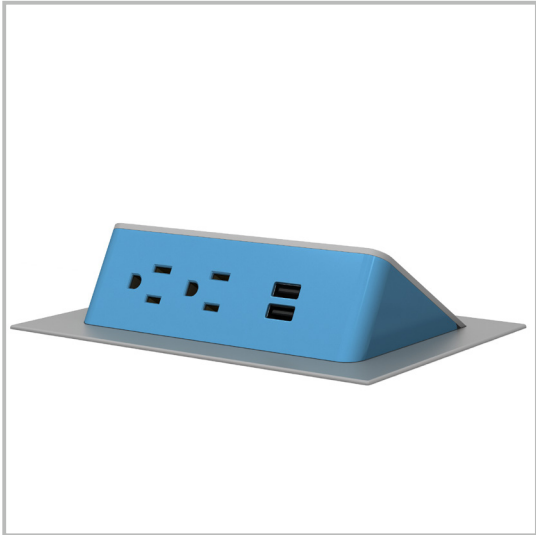

Ashley Duo Air™

The intelligent design behind the Ashley Duo Air yields an attractive cover that pops open to reveal an integrated wedge of power outlets and USB ports. Equipped with a cushioned, gas strut mechanism for discreet and dependable use, Ashley Duo Air opens and closes quiet as “air”. The metal bezel and plastic face are available in several color options.