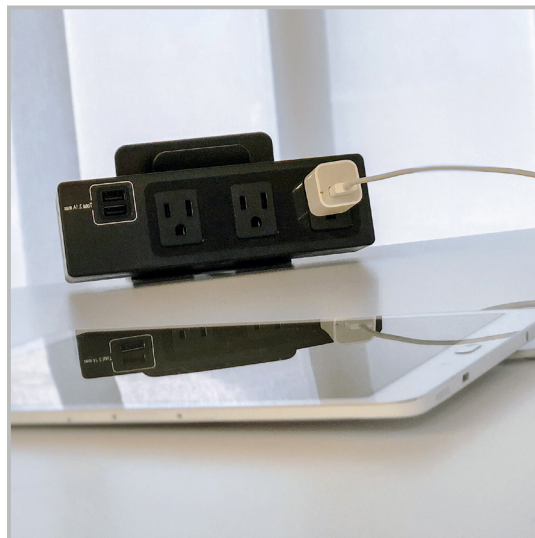

# ■ EZ Power

With a simple clamp-on attachment the EZ Power can easily integrate into already existing worksurfaces. Convenient tablet or phone holder is built into clamp mount to keep your desk organized. 3 power outlets and 1 USB duplex provide the flexibility to keep all your devices properly charged.