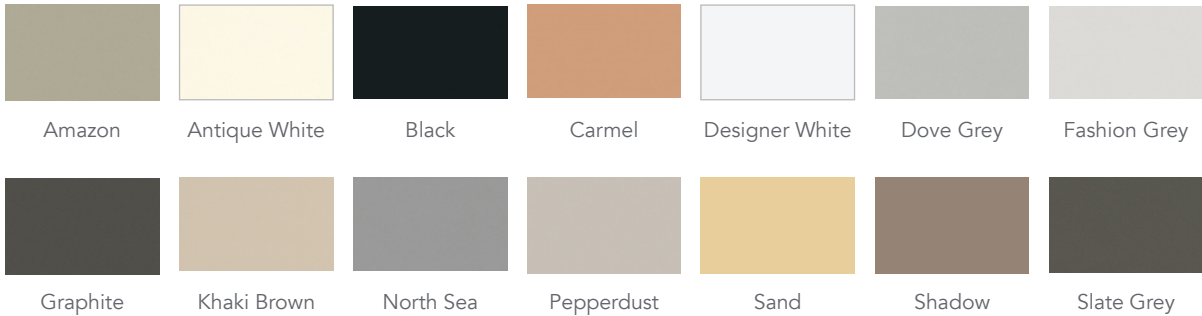

SPECIAL T

Premium Vinyl Edge Color Options

PK

Under Edge Color Options

PK

Black

Beige

Brown

Xanadu

Zebrawood

Pattern

Canyon Zephyr

Carbon EV

Desert Zephyr

Evening
Tigris

Graphite
Nebula

Spiced Zephyr

Titanium EV

Tungsten EV

Twilight Zephyr

White Nebula

White Tigris

Images are representative of the material, it may not be an exact match.

For more information, please visit SpecialT.net or call 888.705.0777

SPECIAL T

Premium Vinyl Edge Color Options

Solid

P3G

Woodgrain

T5

T7

T8