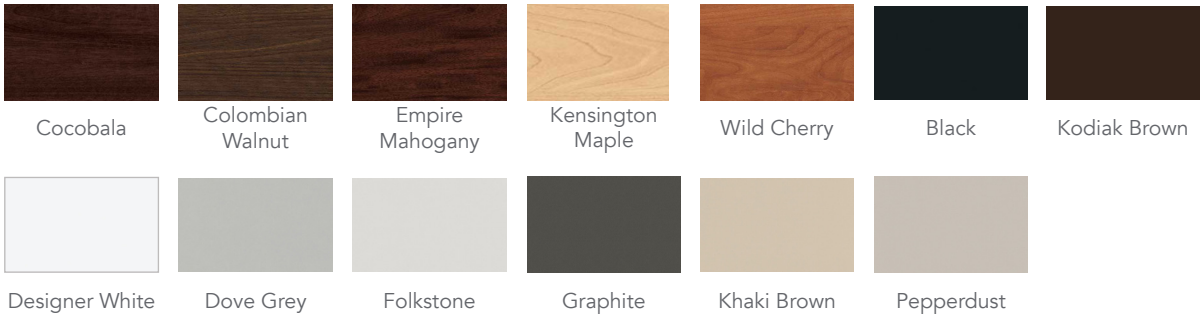

SPECIAL T

Premium Vinyl Edge Color Options

PK

Under Edge Color Options

PK

Black

Beige

Brown

Xanadu

Zebrawood

Pattern

Canyon Zephyr

Carbon EV

Desert Zephyr

Evening
Tigris

Graphite
Nebula

Spiced Zephyr

Titanium EV

Tungsten EV

Twilight Zephyr

White Nebula

White Tigris

Images are representative of the material, it may not be an exact match.

For more information, please visit SpecialT.net or call 888.705.0777

SPECIAL T

Premium Vinyl Edge Color Options

Solid

P3G

Woodgrain

T5

T7

T8