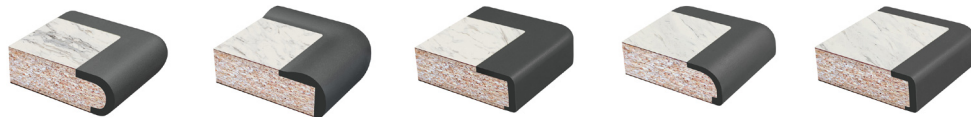

SPECIAL T

PurTech Urethane Edge Color Options

PurWood Edges

MP1

MP2

MP3

MC6

Black

Black Walnut

Cherrywood

Light Beige

Mahogany

Sweet Maple

Warm Walnut

PurTech Edges

MA1

MA2

MA3

MA4

MA7

MT1

MT6

MT9

Atlantis

Black

Black Walnut

Brownstone

Charcoal

Cherrywood

Cobblestone

Dolphin

Dove Gray