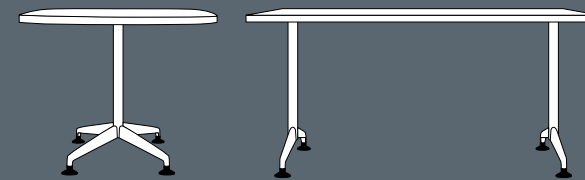

TABLES

HOSPITALITY

TRAINING