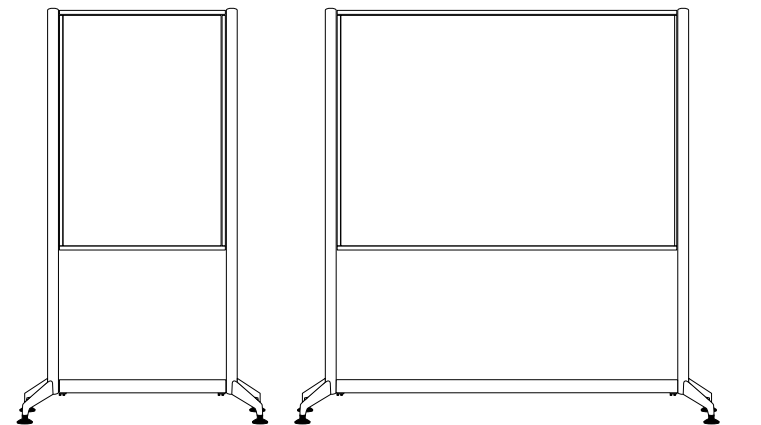

WHITEBOARDS