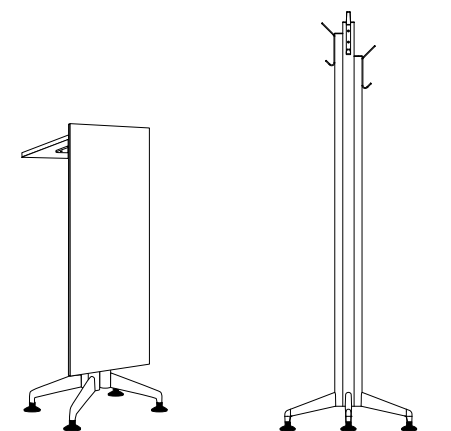

LECTERNS

COAT RACKS