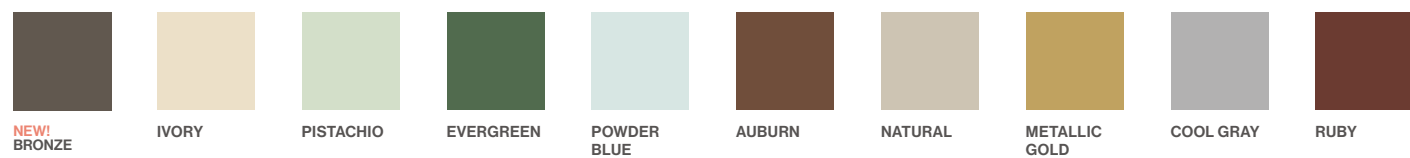

Images are representative of the material and may not be an exact match

ZIA LECTERN POWDER BLUE BASE, WHITE TOP, SMOKE PET

ZIA | LECTERN

COLOR OPTIONS

SCREEN COLORS

BASE DESIGNER COLORS

KEY FEATURES

- Four clean columns attached to four feet create the base
- Base features ZIA curvilinear cast aluminum feet
- Curved PET frontal panel
- PET Colors: Smoke and Graphite*
- Height: 47" including base
- Surface:
 - Curved to radius of PET frontal panel 16" W x 16-3/4" D, 3/4" thick is standard
- Surface is available in all HPL finishes with 3mm edge
- ZIA Glides are standard
- Base color:
 - Available in all standard powder coat finishes
- Easy assembly

*Other PET Colors are available with an extended lead time and upcharge

For all **OPTIONS+** finish options please visit SpecialT.net Images are representative of the material and may not be an exact match

ZIA COAT RACK POWDER BLUE

ZIA | COAT RACK

KEY FEATURES

- Base features ZIA curvilinear cast aluminum feet
- Height: 72.06" including base
- Base dimensions 24.3" x 24.30"
- ZIA Glides are standard
- Base color:
Available in all standard powder coat finishes
- Features four coat hooks
- Easy assembly

BASE DESIGNER COLORS

For all **OPTIONS+** finish options please visit SpecialT.net | Images are representative of the material and may not be an exact match

TABLES

HOSPITALITY

TRAINING

CONFERENCE

OCCASIONAL