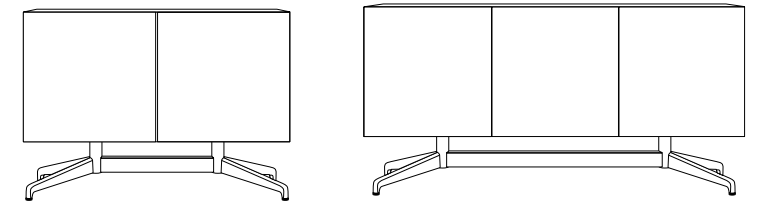

ZIA | COLLECTION

ACCESSORIES

CRENZAS