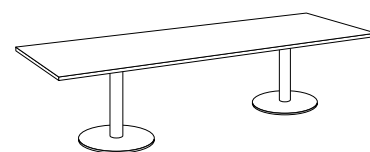

SIENNA CONFERENCE