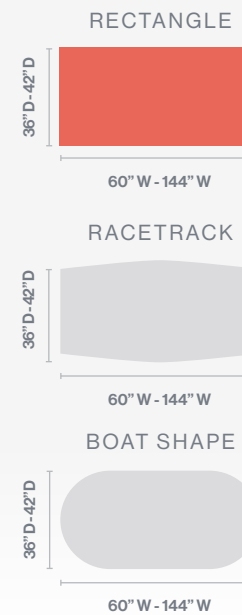

TOP-PLATE-SHAPE & COLUMN PLACEMENT

ROUND

TOP 16" D

PLATE 12" D

RECTANGULAR

SHORT SIDE ORIENTATION

TOP 15" X 20"

PLATE 11" X 20"

TOP SIZES & SHAPES

Sienna 2TL | Key Features

- Standard Height: 29"
- Bar Height: 42"
- 2" diameter dual columns
- Solid steel feet
- Leveling glides
- 144" tables feature 3 bases

OPTIONS

- Casters
- Grommets
- Power & Data
- Wire Management

TOP SIZES & SHAPES

SQUARE

54" W - 60" W

ROUND

54" W - 72" W

Sienna 4X | Key Features

Standard Height: 29"

Bar Height: 42"