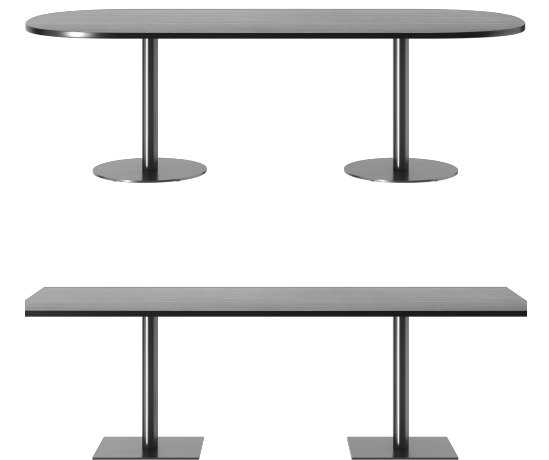

TOP SIZES & SHAPES

Sienna Conference | Key Features

Standard Height: 29"

Bar Height: 42"

3" diameter column

Laser-cut steel bases: Round or Square

Base leveling glides

OPTIONS

Grommets

Power & Data

Wire Management