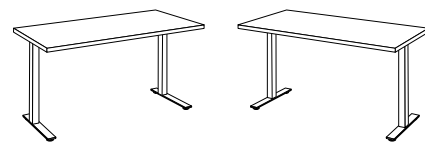

TOP SIZES

RECTANGLE

Sienna Rectangle | Key Features

Standard Height: 29"

Bar Height: 42"

3" diameter dual columns

Laser-cut steel rectangular base

Base leveling glides

OPTIONS

Grommets

Power & Data

Wire Management

SIENNA
TABLE COLLECTION

NEW! SIENNA LAPTOP

SIENNA HOSPITALITY

SIENNA CAFÉ POWER