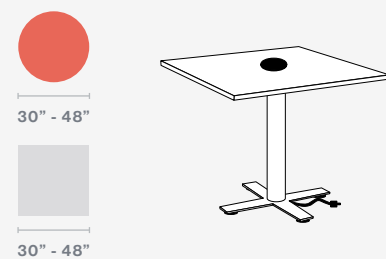

Sienna Hospitality | Key Features

Dining and Bar Heights: 29" | 42"

Base types: Round, Square, X

3" Diameter Column

Leveling glides

3/8" thick laser-cut solid steel base

OPTIONS

Footring for 42" H

Power & Data

Wire Management

SIENNA CP | 29" H | WHITE TOP | POWDER BLUE BASE

SIENNA CP | DESIGNER WHITE TOPS | POWDER BLUE BASES

BASE OPTIONS & TOP SIZES

NODE POWER UNIT | 1 ELECTRIC | 2 USB

Sienna Café Power

Sienna Café Power tables offer an authentic meeting solution for all types of gatherings, making it easy to charge devices and achieve productive interactions. Whether Sienna Café Power is in a café or lounge area, a wide range of sizes, shapes, color options, and dining or bar heights offer the flexibility to meet any project requirement.