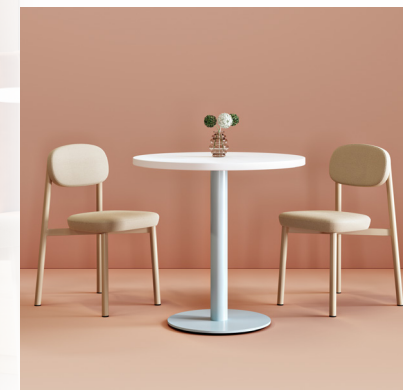

SIENNA COLLECTION

special 

BUILDING TABLES | BUILDING COMMUNITY | REBUILDING LIVES

Solutions for Commercial Spaces Hospitality | Training | Conference | Laptop

The Sienna table collection is an exquisite line of furniture designed to meet the needs of hospitality, training, conference, and lounging environments. It is crafted with meticulous attention to detail and a perfect blend of functionality and aesthetics to elevate any space. Each table in this collection is thoughtfully engineered to provide exceptional durability, ensuring it withstands the rigorous demands of daily use in high-traffic areas.

Whether it's a bustling hotel lobby, training room, or professional conference center, the Sienna tables effortlessly combine style and versatility. With various sizes, shapes, and finishes, these tables are customizable to suit any decor scheme. The Sienna table collection embodies elegance and practicality, offering a sophisticated solution for creating inviting and productive spaces in hospitality, training, and conference rooms.

Sienna laptop tables come in both fixed and adjustable height models. The height-adjustable option features a sleek, square profile and a slim column that enhances any environment. You can choose between square or round tops, with a variety of finishes available, including metallic silver and black, as well as durable powder-coated options that ensure lasting quality. The tables feature a sturdy $\frac{3}{4}$ -inch thick top and allow for easy one-handed height adjustments. The glides ensure smooth movement across floors, making these tables a practical and elegant addition to your space.