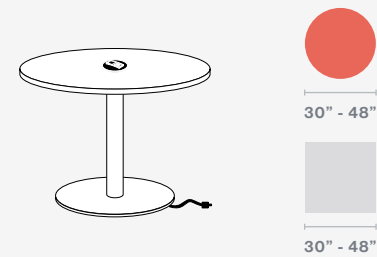

Sienna Hospitality | Key Features

Dining and Bar Heights: 29" | 42"

Base types: Round, Square, X

3" Diameter Column

Leveling glides

3/8" thick laser-cut solid steel base

OPTIONS

Footring for 42" H

Power & Data

Wire Management

SIENNA CP | 29" H | WHITE TOP | POWDER BLUE BASE

SIENNA CP | DESIGNER WHITE TOPS | POWDER BLUE BASES

BASE OPTIONS & TOP SIZES

NODE POWER UNIT | 1 ELECTRIC | 2 USB

Sienna Café Power

Sienna Café Power tables offer an authentic meeting solution for all types of gatherings, making it easy to charge devices and achieve productive interactions. Whether Sienna Café Power is in a café or lounge area, a wide range of sizes, shapes, color options, and dining or bar heights offer the flexibility to meet any project requirement.