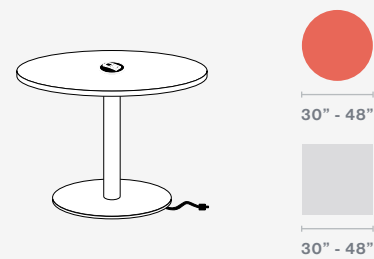

Sienna Hospitality | Key Features

- Dining and Bar Heights: 29" | 42"
- Base types: Round, Square, X
- 3" Diameter Column
- Leveling glides
- 3/8" thick laser-cut solid steel base

OPTIONS

- Footring for 42" H
- Power & Data
- Wire Management

SIENNA CP | 29" H | WHITE TOP | POWDER BLUE BASE

SIENNA CP | DESIGNER WHITE TOPS | POWDER BLUE BASES

BASE OPTIONS & TOP SIZES

NODE POWER UNIT | 1 ELECTRIC | 2 USB

Sienna Café Power

Sienna Café Power tables offer an authentic meeting solution for all types of gatherings, making it easy to charge devices and achieve productive interactions. Whether Sienna Café Power is in a café or lounge area, a wide range of sizes, shapes, color options, and dining or bar heights offer the flexibility to meet any project requirement.