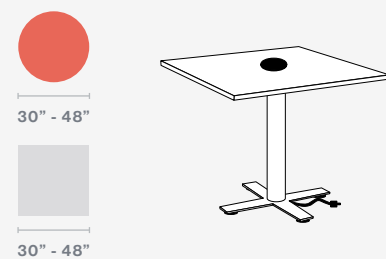

SIENNA | KENSINGTON MAPLE TOPS
42" H METALLIC GOLD X BASES | 29" H PISTACHIO SQUARE BASES

BASE OPTIONS & TOP SIZES

Sienna Hospitality

Sienna hospitality tables are a signature component of the Sienna family, renowned for their exceptional suitability in café, breakroom, and podium settings. With the availability of sitting, standing, and custom height modifications, these tables offer a remarkable versatility that caters to diverse requirements. By providing a reliable and practical solution for hospitality needs, these tables guarantee guests a warm and comfortable experience while withstanding the test of time.

Sienna Hospitality | Key Features

- Dining and Bar Heights: 29" | 42"
- Base types: Round, Square, X
- 3" Diameter Column
- Leveling glides
- 3/8" thick laser-cut solid steel base

OPTIONS

- Footring for 42" H
- Power & Data
- Wire Management

SIENNA CP | 29" H | WHITE TOP | POWDER BLUE BASE

SIENNA CP | DESIGNER WHITE TOPS | POWDER BLUE BASES

BASE OPTIONS & TOP SIZES

NODE POWER UNIT | 1 ELECTRIC | 2 USB

Sienna Café Power

Sienna Café Power tables offer an authentic meeting solution for all types of gatherings, making it easy to charge devices and achieve productive interactions. Whether Sienna Café Power is in a café or lounge area, a wide range of sizes, shapes, color options, and dining or bar heights offer the flexibility to meet any project requirement.