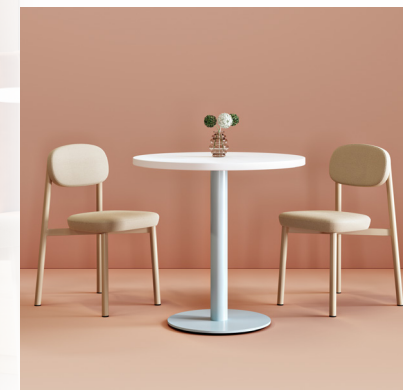

SIENNA COLLECTION

special 

BUILDING TABLES

| BUILDING COMMUNITY

| REBUILDING LIVES

Solutions for Commercial Spaces Hospitality | Training | Conference | Laptop

The Sienna table collection is an exquisite line of furniture designed to meet the needs of hospitality, training, conference, and lounging environments. It is crafted with meticulous attention to detail and a perfect blend of functionality and aesthetics to elevate any space. Each table in this collection is thoughtfully engineered to provide exceptional durability, ensuring it withstands the rigorous demands of daily use in high-traffic areas.

Whether it's a bustling hotel lobby, training room, or professional conference center, the Sienna tables effortlessly combine style and versatility. With various sizes, shapes, and finishes, these tables are customizable to suit any decor scheme. The Sienna table collection embodies elegance and practicality, offering a sophisticated solution for creating inviting and productive spaces in hospitality, training, and conference rooms.

Sienna laptop tables come in both fixed and adjustable height models. The height-adjustable option features a sleek, square profile and a slim column that enhances any environment. You can choose between square or round tops, with a variety of finishes available, including metallic silver and black, as well as durable powder-coated options that ensure lasting quality. The tables feature a sturdy $\frac{3}{4}$ -inch thick top and allow for easy one-handed height adjustments. The glides ensure smooth movement across floors, making these tables a practical and elegant addition to your space.