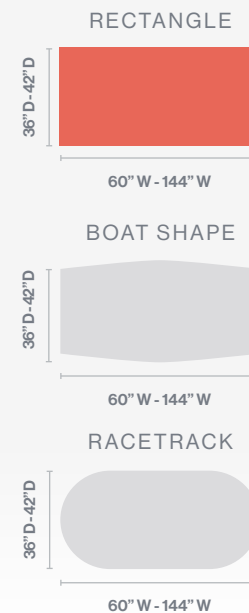

TOP-PLATE-SHAPE & COLUMN PLACEMENT

ROUND

TOP 16" D

PLATE 12" D

RECTANGULAR

SHORT SIDE ORIENTATION

TOP 15" X 20"

PLATE 11" X 20"

The Sienna Conference tables are available in various sizes and configurations, accommodating different seating capacities and room layouts. They feature sleek, clean lines and a variety of finishes, allowing for seamless integration into any corporate or professional setting.

TOP SIZES & SHAPES

Sienna 2TL | Key Features

- Standard Height: 29"
- Bar Height: 42"
- 2" diameter dual columns
- Solid steel feet
- Leveling glides
- 144" tables feature 3 bases

OPTIONS

- Casters
- Grommets
- Power & Data
- Wire Management

TOP SIZES & SHAPES

SQUARE

54" W - 60" W

ROUND

54" W - 72" W

Sienna 4X | Key Features

Standard Height: 29"

Bar Height: 42"