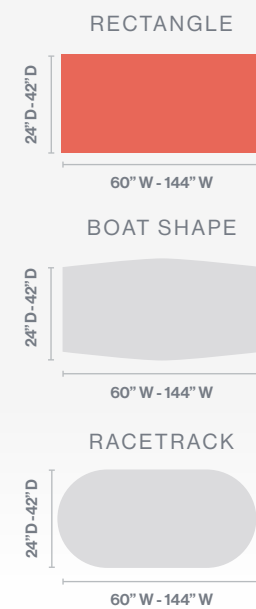

TOP SIZES & SHAPES

Sienna 2TL | Key Features

- Standard Height: 29"
- Bar Height: 42"
- 2" diameter dual columns
- Solid steel feet
- Leveling glides
- 144" tables feature 3 bases

OPTIONS

- Casters
- Grommets
- Power & Data
- Wire Management

TOP SIZES & SHAPES

SQUARE

54" W - 60" W

ROUND

54" W - 72" W

Sienna 4X | Key Features

Standard Height: 29"

Bar Height: 42"

Wire Management

SIENNA CONFERENCE RD | 29" H | COLOMBIAN WALNUT TOP | PISTACHIO BASES

SIENNA CONFERENCE RD | 29" H | COLOMBIAN WALNUT TOP | PISTACHIO BASES

SIENNA CONFERENCE SQ | 29" H | ASIAN NIGHT TOP | WHITE BASES

TOP SIZES & SHAPES

Sienna Conference | Key Features

Standard Height: 29"

Bar Height: 42"

3" diameter column

Laser-cut steel bases: Round or Square

Base leveling glides

OPTIONS