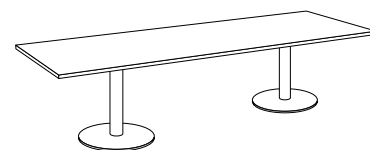

SIENNA CONFERENCE