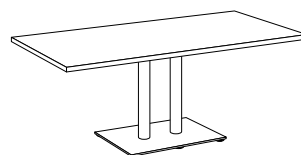

SIENNA TRAINING

SIENNA 2TL CONFERENCE

SIENNA 4X CONFERENCE

SIENNA CONFERENCE

SIENNA RECTANGLE

SIENNA HOSPITALITY RD | 42" AND 29" H | WHITE TOPS | BLACK BASES

OPTIONS | ACCESSORIES

TOP OPTIONS