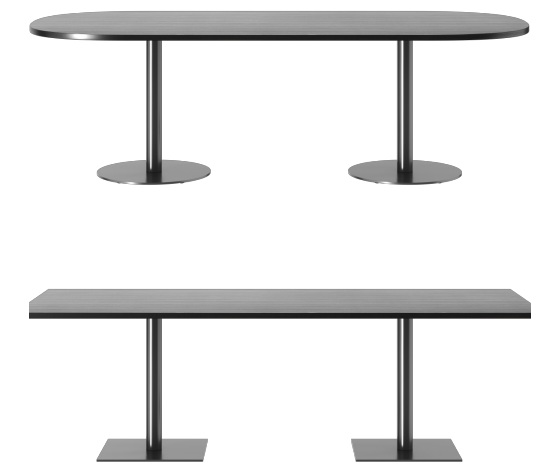

TOP SIZES & SHAPES

Sienna Conference | Key Features

Standard Height: 29"

Bar Height: 42"

3" diameter column

Laser-cut steel bases: Round or Square

Base leveling glides

OPTIONS

Grommets

Power & Data

Wire Management