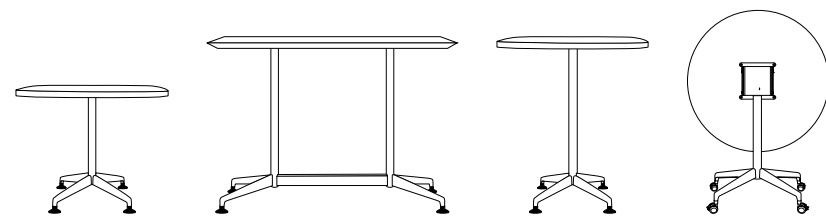

Solutions for the Hospitality Industry

Public | Private | Commercial

ZIA HOSPITALITY

X-BASE

CAST IRON