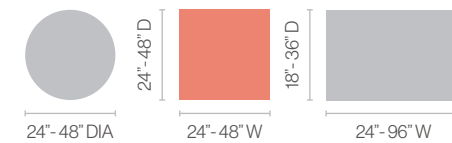

KEY FEATURES

- Heights:
 - Dining: 29"
 - Bar: 42"
 - Custom: 5" - 28.99" 29"-42"
- 2", 3", 4" diameter columns
- Folding legs on 2" columns
- 1-3/8" diameter levelers

OPTIONS

- Casters
- Folding legs (2" columns)
- Quick Align table connector