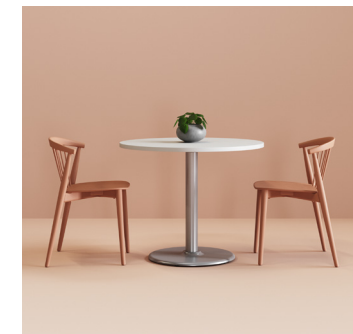

**Tables for
Hospitality Spaces
Breakroom | Cafeteria | Restaurant**

Cast Iron