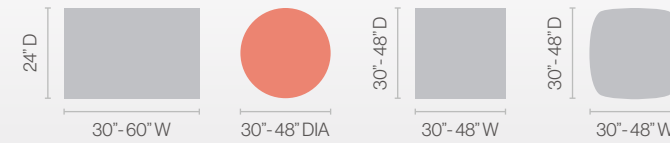

ZIA HOSPITALITY

DINING 29" H

BAR 42" H

FIXED TOP

BAR 42" H

FLIPPED & NESTED

FLIP TOP

KEY FEATURES

- Curvilinear cast aluminum feet
- Heights:
 - Dining: 29"
 - Counter: 36"
 - Bar: 42"
- Edge:
 - Low-profile knife edge is standard
 - 3 mm poly
- ZIA standard glides
- Bar-height rectangular table features an aluminum base connector

COLOR SELECTION

- Tops: HPL, all standard laminates are available
- 20 powder coat color finishes

KEY FEATURES

- Curvilinear cast aluminum feet
- Heights:
 - Dining: 29"
 - Bar: 42"
- One handed flipping plate with locking mechanism
- Edge:
 - Low-profile knife edge is standard
 - 3 mm poly
- ZIA casters are standard
- Stainless steel locking pin
- Simple one handed release mechanism