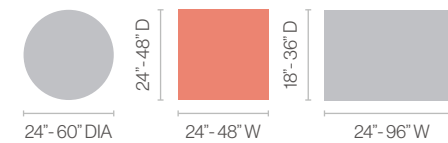

POST BASES

QUATRO

KEY FEATURES

- Heights:
  - Dining: 29"
  - Bar: 42"
  - Custom: 5" - 28.99" 29"-42"
- 2", 3", 4" diameter columns
- Folding legs on 2" columns
- 1-3/8" diameter levelers

OPTIONS

- Casters
- Folding legs (2" columns)
- Quick Align table connector

- Heights:
  - Dining: 29"
  - Bar: 42"
  - Custom: 5" - 28.99" 29"-42"
- Welded
- 2-3/8" x 2-3/8" square steel columns
- 5" x 5" x 7/32" corner mounting plate for flush leg attachment to the tabletop edge
- 2-3/8" diameter levelers

OPTIONS

- Casters
- Quick Align table connector

- Heights:
  - Dining: 29"
  - Custom: 5" - 28.99"
- 45° angle support is welded to the mounting plate for maximum support
- 2" diameter steel columns
- 1-3/8" diameter nylon leveling glides
- Welded mounting plate

OPTIONS

- Self-leveling glides

COLOR SELECTION

- Tops: Any standard laminate
- 20 powder coat color finishes

ACCESSORIES

- Grommets
- Power & Data
- Wire Management