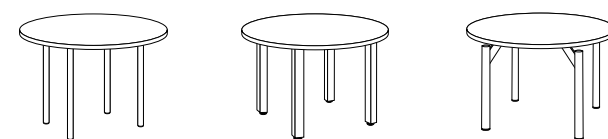

POST BASES

ELLA

QUATRO

REVEAL