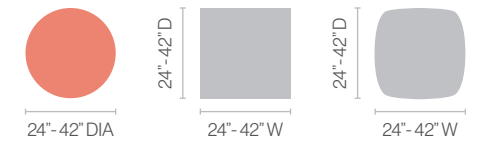

ZIA HOSPITALITY

DINING 29" H

BAR 42" H

FIXED TOP

BAR 42" H

FLIPPED & NESTED

FLIP TOP

KEY FEATURES

- Curvilinear cast aluminum feet
- Heights:
 - Dining: 29"
 - Counter: 36"
 - Bar: 42"
- Edge:
 - Low-profile knife edge is standard
 - 3 mm poly
- ZIA standard glides
- Bar-height rectangular table features an aluminum base connector

COLOR SELECTION

- Tops: HPL, all standard laminates are available
- 20 powder coat color finishes

KEY FEATURES

- Curvilinear cast aluminum feet
- Heights:
 - Dining: 29"
 - Bar: 42"
- One handed flipping plate with locking mechanism
- Edge:
 - Low-profile knife edge is standard
 - 3 mm poly
- ZIA casters are standard
- Stainless steel locking pin
- Simple one handed release mechanism