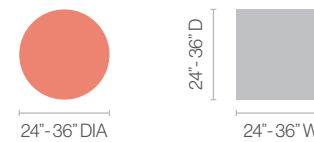

STAINLESS STEEL

BISTRO

MOUNT

TEMPO

KEY FEATURES

- Heights:
  Dining: 29"
  Bar: 42"
- Bolted
- Round floor plate
- Column diameter: 3"
- Pressed milled steel mounting plate is 13-3/4" x 13-3/4" x 1/8"
- 3/4" diameter levelers
- Brushed stainless steel finish

- Heights:
  Dining: 29"
  Bar: 42"
- Bolted
- To be bolted down to the floor
- Column diameter: 3"
- Pressed milled steel mounting plate is 13-3/4" x 13-3/4" x 1/8"
- Brushed stainless steel finish

- Heights:
  Dining: 29"
  Bar: 42"
- Bolted
- Square floor plate
- Column diameter: 3"
- Pressed milled steel mounting plate is 13-3/4" x 13-3/4" x 1/8"
- 3/4" diameter levelers
- Brushed stainless steel finish

COLOR SELECTION

- Tops: Any standard laminate

ACCESSORIES

- Power & Data
- Wire Management