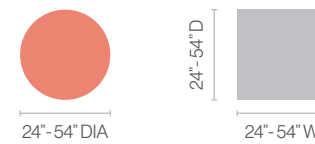

- Curvilinear cast aluminum feet
- Heights:
 - Dining: 29"
 - Counter: 36"
 - Bar: 42"
- Edge:
 - Low-profile knife edge is standard
 - 3 mm poly
- ZIA standard glides
- Bar-height rectangular table features an aluminum base connector

COLOR SELECTION

- Tops: HPL, all standard laminates are available
- 20 powder coat color finishes

KEY FEATURES

- Curvilinear cast aluminum feet
- Heights:
 - Dining: 29"
 - Bar: 42"
- One handed flipping plate with locking mechanism
- Edge:
 - Low-profile knife edge is standard
 - 3 mm poly
- ZIA casters are standard
- Stainless steel locking pin
- Simple one handed release mechanism

ACCESSORIES

- Wide selection of power & data management units
- Wire management

X-BASE

CLASSIX

KEY FEATURES

- Heights: Dining: 29" Bar: 42" Custom
- Bolted or welded feet based on base size
- 3" diameter 14 gauge steel columns and feet with metal end caps
- 10" x 10" welded mounting plate
- 1-3/8" diameter levelers with steel threaded inserts

CANTINA | CAST IRON | 29" H | WHITE & WALNUT TOPS | FOG GRAY BASES

CAST IRON

CANTINA

PORTOFINO

STAR-X

KEY FEATURES

- Heights:
Dining: 29"
Bar: 42"
- Bolted base and plate
- Welded top plates
- Column diameter: 3" and 4"
- Welded mounting plate is 11" x 11" x 5/32"