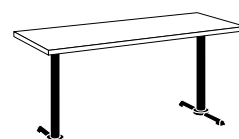

Solutions for the Hospitality Industry

Public | Private | Commercial

ZIA HOSPITALITY

PORTOFINO

SIENNA HOSPITALITY

PEDESTAL BASES

STAINLESS STEEL

POST BASES

OPTIONS | ACCESSORIES

TOP OPTIONS

BEST VALUE

Limited colors, shapes, and sizes

5-DAY QUICK SHIP

With matching or contrasting
Color Vinyl Edge

OPTIONS+

Standard and Premium Top Selection

BASE FINISHES

STOCK COLORS

OPTIONS+

Wide variety of custom colors

DESIGNER COLORS

ACCESSORIES

MODESTY PANELS
GROMMETS
POWER & DATA

WIRE MANAGEMENT
QUICK ALIGN TABLE
CONNECTOR

DURABILITY | PLEASING AESTHETIC | VERSATILITY

For all 1-DAY, 5-DAY, and OPTIONS+ finish options please visit SpecialT.net
Images are representative of the material and may not be an exact match