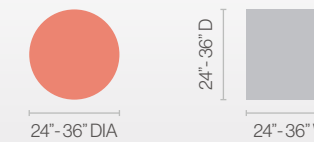

STAINLESS STEEL

BISTRO

MOUNT

TEMPO

KEY FEATURES

- Heights:
  Dining: 29"
  Bar: 42"
- Bolted
- Round floor plate
- Column diameter: 3"
- Pressed milled steel mounting plate is 13-3/4" x 13-3/4" x 1/8"
- 3/4" diameter levelers
- Brushed stainless steel finish

- Heights:
  Dining: 29"
  Bar: 42"
- Bolted
- To be bolted down to the floor
- Column diameter: 3"
- Pressed milled steel mounting plate is 13-3/4" x 13-3/4" x 1/8"
- Brushed stainless steel finish

- Heights:
  Dining: 29"
  Bar: 42"
- Bolted
- Square floor plate
- Column diameter: 3"
- Pressed milled steel mounting plate is 13-3/4" x 13-3/4" x 1/8"
- 3/4" diameter levelers
- Brushed stainless steel finish

COLOR SELECTION

- Tops: Any standard laminate

ACCESSORIES

- Power & Data
- Wire Management