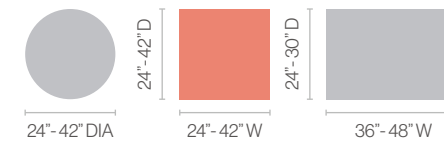

CANTINA | CAST IRON | 29" H | WHITE & WALNUT TOPS | FOG GRAY BASES

CAST IRON

CANTINA

PORTOFINO

STAR-X

KEY FEATURES

- Heights:
Dining: 29"
Bar: 42"
- Bolted base and plate
- Welded top plates
- Column diameter: 3" and 4"
- Welded mounting plate is 11" x 11" x 5/32"

OPTIONS

- Foot ring

16" diameter, 12" high foot ring is available for 42" high tables

- Heights:
Dining: 29"
Bar: 42"
- Bolted base and feet
- Welded top plates
- 3" diameter columns
- 22" base spread
- Welded mounting plate is 11" x 11" x 5/32"