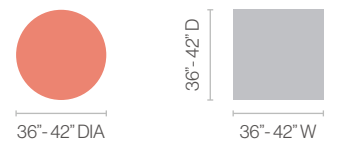

KEY FEATURES

- Heights:
  - Dining: 29"
  - Counter: 36"
  - Bar: 42"
- Bolted
- To be bolted down to the floor
- 6" diameter floor plate with cover
- Column diameter: 3"

- Heights:
  - Dining: 29"
  - Bar: 42"
  - Occasional: 16"
- Bolted-welded
- 2" x 1" steel rectangular columns
- Welded mounting plate is 8" x 8" x 7/32"
- 1-3/8" diameter levelers

- Heights:
  - Dining: 29"
  - Bar: 42"
- 2" diameter columns with steel welded cross members
- Beveled round floor plate
- Welded mounting plates are 4" x 4" x 7/32"

COLOR SELECTION

- Tops: Any standard laminate
- 20 powder coat color finishes

ACCESSORIES

- Power & Data
- Wire Management