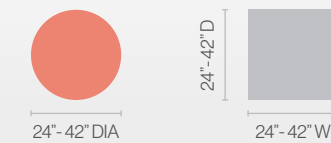

PEDESTAL BASES

FLOOR MOUNTED

STRUCTURE 4X

SUCCESS

KEY FEATURES

- Heights:
  - Dining: 29"
  - Counter: 36"
  - Bar: 42"
- Bolted
- To be bolted down to the floor
- 6" diameter floor plate with cover
- Column diameter: 3"

- Heights:
  - Dining: 29"
  - Bar: 42"
  - Occasional: 16"
- Bolted-welded
- 2" x 1" steel rectangular columns
- Welded mounting plate is 8" x 8" x 7/32"
- 1-3/8" diameter levelers

- Heights:
  - Dining: 29"
  - Bar: 42"
- 2" diameter columns with steel welded cross members
- Beveled round floor plate
- Welded mounting plates are 4" x 4" x 7/32"

COLOR SELECTION

- Tops: Any standard laminate
- 20 powder coat color finishes

ACCESSORIES

- Power & Data
- Wire Management