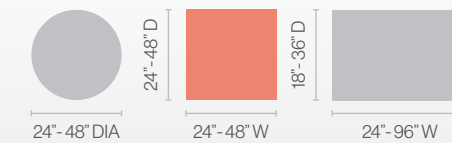

POST BASES

REVEAL

KEY FEATURES

- Heights:
  - Dining: 29"
  - Bar: 42"
  - Custom: 5" - 28.99" 29"-42"
- 2", 3", 4" diameter columns
- Folding legs on 2" columns
- 1-3/8" diameter levelers

OPTIONS

- Casters
- Folding legs (2" columns)
- Quick Align table connector

- Heights:
  - Dining: 29"
  - Bar: 42"
  - Custom: 5" - 28.99" 29"-42"
- Welded
- 2-3/8" x 2-3/8" square steel columns
- 5" x 5" x 7/32" corner mounting plate for flush leg attachment to the tabletop edge
- 2-3/8" diameter levelers

OPTIONS

- Casters
- Quick Align table connector

- Heights:
  - Dining: 29"
  - Custom: 5" - 28.99"
- 45° angle support is welded to the mounting plate for maximum support
- 2" diameter steel columns
- 1-3/8" diameter nylon leveling glides
- Welded mounting plate

OPTIONS

- Self-leveling glides

COLOR SELECTION

- Tops: Any standard laminate
- 20 powder coat color finishes

ACCESSORIES

- Grommets
- Power & Data
- Wire Management