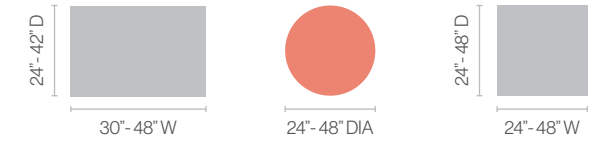

COLOR SELECTION

- Tops: HPL, all standard laminates are available
- 20 powder coat color finishes

KEY FEATURES

- Curvilinear cast aluminum feet
- Heights:
 - Dining: 29"
 - Bar: 42"
- One handed flipping plate with locking mechanism
- Edge:
 - Low-profile knife edge is standard
 - 3 mm poly
- ZIA casters are standard
- Stainless steel locking pin
- Simple one handed release mechanism

ACCESSORIES

- Wide selection of power & data management units
- Wire management

X-BASE

CLASSIX

KEY FEATURES

- Heights: Dining: 29" Bar: 42" Custom
- Bolted or welded feet based on base size
- 3" diameter 14 gauge steel columns and feet with metal end caps
- 10" x 10" welded mounting plate
- 1-3/8" diameter levelers with steel threaded inserts