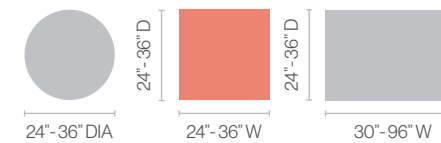

STRUCTURE 4X