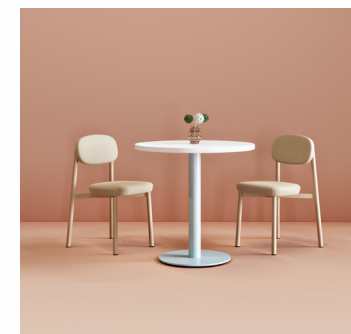

**Tables for
Hospitality Spaces
Breakroom | Cafeteria | Restaurant**

ZIA Hospitality

X-Bases

Cast Iron

Stainless Steel

Sienna Hospitality

Pedestal Bases

Post Bases

ZIA HOSPITALITY

DINING 29" H

BAR 42" H

FIXED TOP

BAR 42" H

FLIPPED & NESTED

FLIP TOP

KEY FEATURES

- Curvilinear cast aluminum feet
- Heights:
 - Dining: 29"
 - Counter: 36"
 - Bar: 42"
- Edge:
 - Low-profile knife edge is standard
 - 3 mm poly
- ZIA standard glides
- Bar-height rectangular table features an aluminum base connector

COLOR SELECTION

- Tops: HPL, all standard laminates are available
- 20 powder coat color finishes

KEY FEATURES

- Curvilinear cast aluminum feet
- Heights:
 - Dining: 29"
 - Bar: 42"
- One handed flipping plate with locking mechanism
- Edge:
 - Low-profile knife edge is standard
 - 3 mm poly
- ZIA casters are standard
- Stainless steel locking pin
- Simple one handed release mechanism