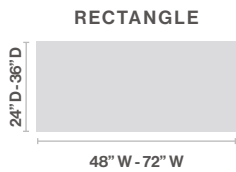

TABLE | SHAPES & SIZES

- 24" x 48"
- 30" x 48"
- 36" x 48"
- 24" x 60"
- 30" x 60"
- 36" x 60"
- 24" x 72"
- 30" x 72"
- 36" x 72"

TABLE CONSTRUCTION

- Overall Height: 29"
- Welded T-Leg
- 2" x 1" rectangular steel columns and feet
- Single-point fully enclosed positive locking release mechanism
- Heavy-duty tubular steel mounting beam
- Nesting: 4-3/4" between each table and add 2-1/4" to the table width
- 2" dual-wheel locking casters with silver caps
- Base color: All standard powder coat finishes
- HPL, all standard laminates are available
- Edge: 3mm poly