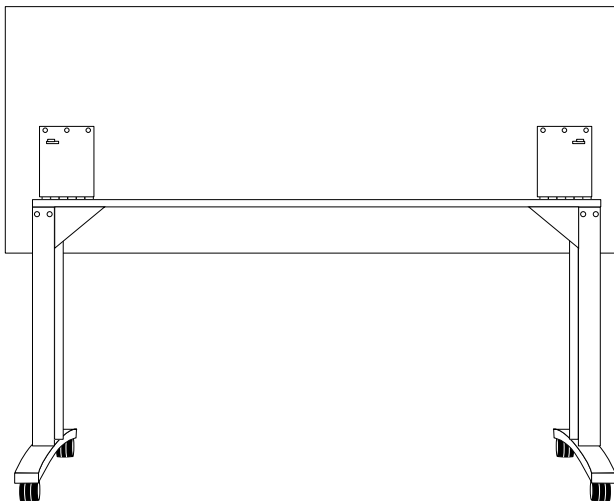

TABLE | SHAPES & SIZES

- 24" x 48"
- 30" x 48"
- 36" x 48"
- 24" x 60"
- 30" x 60"
- 36" x 60"
- 24" x 72"
- 30" x 72"
- 36" x 72"

TABLE CONSTRUCTION

- Overall Height: 29"
- Welded T-Leg
- 2" x 1" rectangular steel columns and feet
- Single-point fully enclosed positive locking release mechanism
- Heavy-duty tubular steel mounting beam
- Nesting: 4-3/4" between each table and add 2-1/4" to the table width
- 2" dual-wheel locking casters with silver caps
- Base color: All standard powder coat finishes
- HPL, all standard laminates are available
- Edge: 3mm poly

OPTIONS

- Round tables:
 Gussets or Perforated Steel Modesty Panel

ACCESSORIES

- Rectangular tables: Modesty panels
- Quick Align table connector
- Grommets: round or rectangular
- Power & data
- Wire management