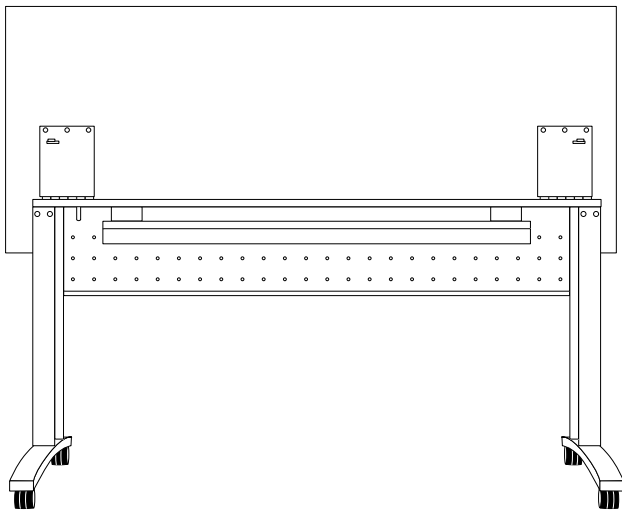

TABLE | SIZES

- 24" x 48" ■ 30" x 48"
- 24" x 60" ■ 30" x 60"
- 24" x 72" ■ 30" x 72"

TABLE CONSTRUCTION

- Overall Height: 29"
- Welded C-Leg
- 2" x 1" rectangular steel columns and feet
- Single-point fully enclosed positive locking release mechanism
- Built-in perforated steel modesty panel with removable wire management channel
- Concealed release handle keeps the top locked
- 2" dual-wheel locking casters with silver caps
- Base color: All standard powder coat finishes
- HPL, all standard laminates are available
- Edge: 3mm poly

ACCESSORIES

- Quick Align table connector
- Grommets: round or rectangular
- Power & data
- Wire management