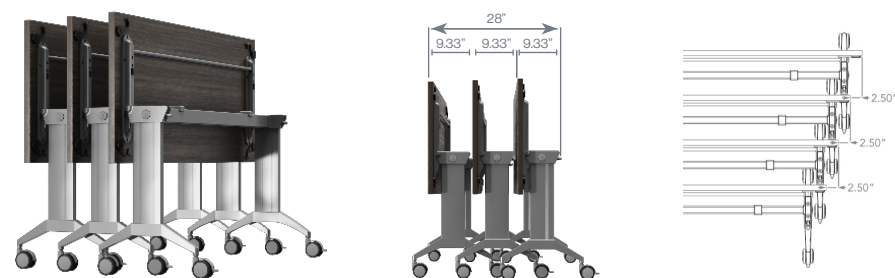

**LINK** promotes seamless transitions between learning activities, from individual to group seating, to nesting tables when not in use

**TOP SHAPES & SIZES**

LINK FLIP & NEST | C-4 CONFIGURATION | KENSINGTON MAPLE TOPS | METALLIC SILVER BASES

**LINK Flip & Nest | Key Features**

- Cast aluminum feet
- Single-point release accessible along the entire length of the table
- 9-1/3" nesting between each table
- 4 ganging clips for easy table connection side to side or back to back
- Two locking casters
- Quarter round top is a linking corner supported by flush mount plates on both sides
- Metallic Silver base

**OPTIONS**

- Inset base for tops 60" and 72" wide
- Modesty Panels
- Grommets
- Power & Data
- Wire Management

**TIGHT NESTING**

Tight nesting allows for space saving storage when tables are not in use.

**STANDARD & INSET BASE**

Tight nesting allows for space saving storage when tables are not being used.

LINK FLIP & NEXT | H2 CONFIGURATION