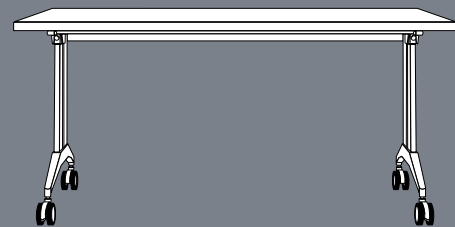

**LINK Flip & Nest | Key Features**

- Cast aluminum feet
- Single-point release accessible along the entire length of the table
- 9-1/3" nesting between each table
- 4 ganging clips for easy table connection side to side or back to back
- Two locking casters
- Quarter round top is a linking corner supported by flush mount plates on both sides
- Metallic Silver base

**OPTIONS**

- Inset base for tops 60" and 72" wide
- Modesty Panels
- Grommets
- Power & Data
- Wire Management

**TIGHT NESTING**

Tight nesting allows for space saving storage when tables are not in use.

**STANDARD & INSET BASE**

Tight nesting allows for space saving storage when tables are not being used.

LINK FLIP & NEXT | H2 CONFIGURATION

## Reconfigure with Ease

LINK Flip & Nest tables are available in various top shapes and can be arranged for group seating. Starting with rectangular tables can create group seating, and introducing dynamic shapes like presentation, half circle, or crescent will increase the set-up possibilities.