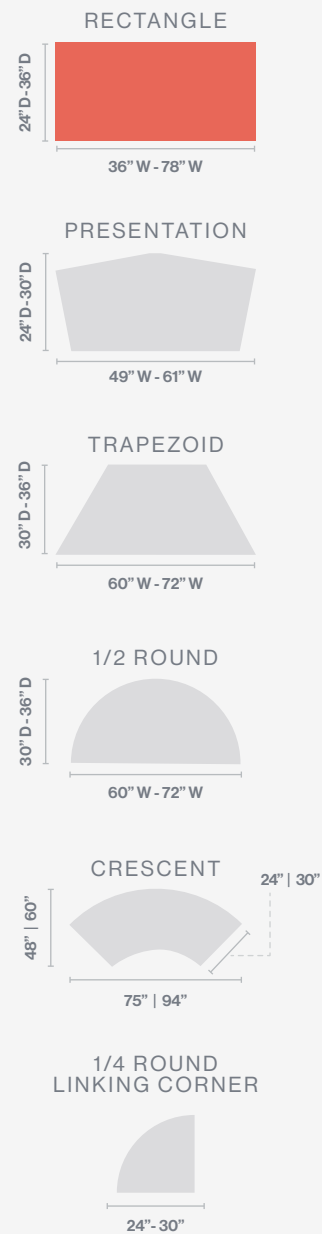

As a testament to its ingenuity, the flip and nest feature effortlessly transforms the space, enabling the storage of tables, liberating valuable room for engaging activities, and ensuring smooth transitions between learning activities. LINK's unparalleled functionality, remarkable flexibility, and exceptional space-saving capabilities effortlessly adapt to diverse teaching styles and accommodate groups of any size, solidifying its status as an absolute game-changer in collaborative furnishings.

**LINK** promotes seamless transitions between learning activities, from individual to group seating, to nesting tables when not in use

**TOP SHAPES & SIZES**

LINK FLIP & NEST | C-4 CONFIGURATION | KENSINGTON MAPLE TOPS | METALLIC SILVER BASES

**LINK Flip & Nest | Key Features**

- Cast aluminum feet
- Single-point release accessible along the entire length of the table
- 9-1/3" nesting between each table
- 4 ganging clips for easy table connection side to side or back to back
- Two locking casters
- Quarter round top is a linking corner supported by flush mount plates on both sides
- Metallic Silver base

**OPTIONS**

- Inset base for tops 60" and 72" wide
- Modesty Panels
- Grommets
- Power & Data
- Wire Management

**TIGHT NESTING**

Tight nesting allows for space saving storage when tables are not in use.