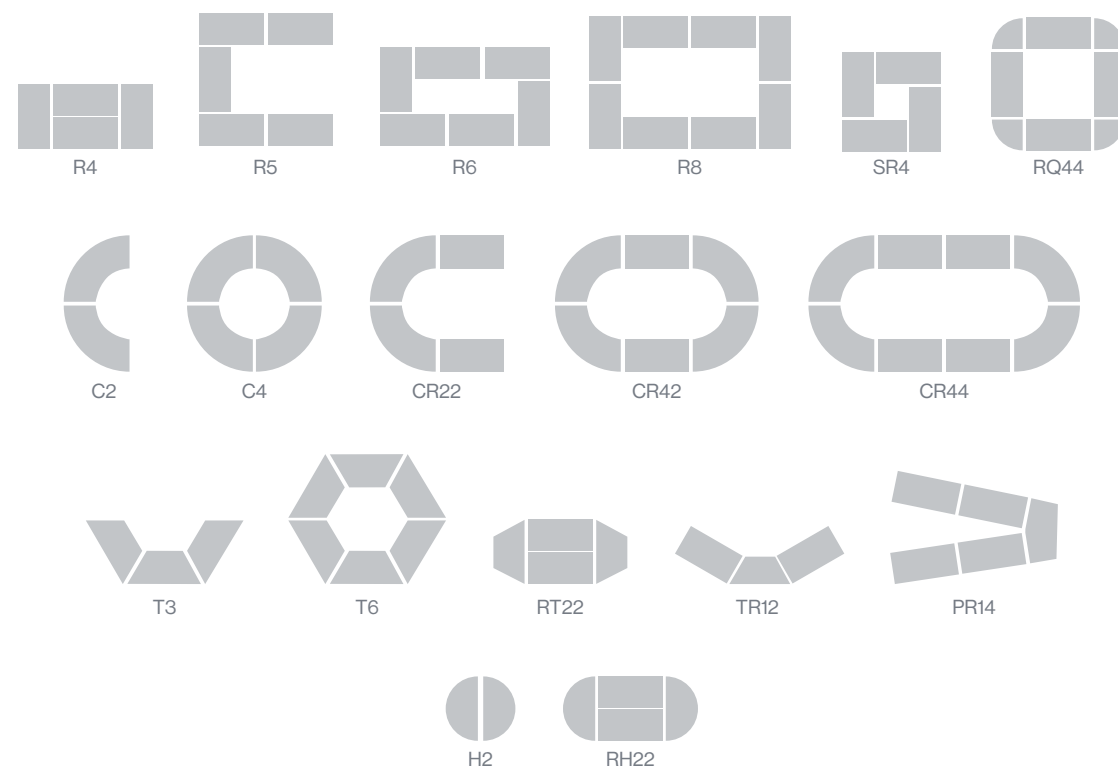

COLLABORATION | FLEXIBILITY | DYNAMIC SPACES