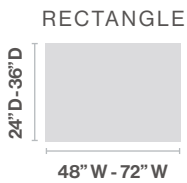

**SHAPES | SIZES**

\*36" Round and Square tables are available only in 29" height.

**AIM | OPTIONS**

**PIVOTING  
 GLIDE**

**PREMIUM  
 CLOUD CASTER**

Cloud casters float on air on hard or soft surfaces: 2 locking, 2 non-locking

**TABLE | OVERALL HEIGHTS**

Designed to maintain nominal table heights independent of glide or caster option.

**29" H**

**36" H**

**42" H**

**TABLE CONSTRUCTION**

- Overall Heights: 29", 36", 42"
- Dual pitched legs for added horizontal and lateral stability
- 2" x 1" rectangular steel legs
- 6" x 6" x 7/32" welded steel mounting plate
- 1-3/8" diameter leveling glides
- Base color: All standard powder coat finishes
- HPL, all standard laminates are available