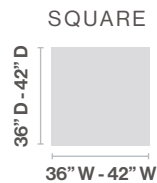

**SHAPES | SIZES**

\*36" Round and Square tables are available only in 29" height.

**AIM | OPTIONS**

**PIVOTING  
 GLIDE**

**PREMIUM  
 CLOUD CASTER**

Cloud casters float on air on hard or soft surfaces: 2 locking, 2 non-locking

**TABLE | OVERALL HEIGHTS**

Designed to maintain nominal table heights independent of glide or caster option.

**29" H**

**36" H**

**42" H**

**TABLE CONSTRUCTION**

- Overall Heights: 29", 36", 42"
- Dual pitched legs for added horizontal and lateral stability
- 2" x 1" rectangular steel legs
- 6" x 6" x 7/32" welded steel mounting plate
- 1-3/8" diameter leveling glides
- Base color: All standard powder coat finishes
- HPL, all standard laminates are available