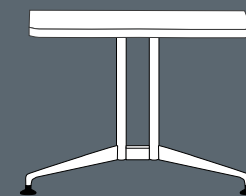

OPTIONS | ACCESSORIES

TOP OPTIONS

BEST VALUE

Limited colors, shapes, and sizes

OPTIONS+

Standard and Premium Top Selection

BASE FINISHES

OPTIONS+

Wide variety of custom colors

DESIGNER COLORS

ACCESSORIES

- MODESTY PANELS
- PRIVACY SCREENS
- GROMMETS
- POWER & DATA
- WIRE MANAGEMENT
- FLEKSSIT-KIT TABLE CONNECTORS

TABLES

MEDIA

ZIA | COLLECTION

ACCESSORIES

For all OPTIONS+ finish options please visit SpecialT.net | Images are representative of the material and may not be an exact match