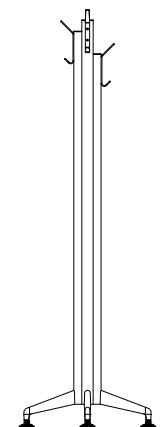

COAT RACKS

For all OPTIONS+ finish options please visit SpecialT.net | Images are representative of the material and may not be an exact match