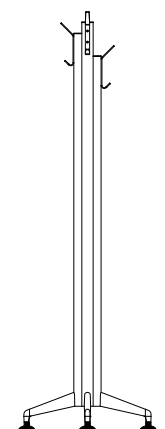

COAT RACKS

For all **OPTIONS+** finish options please visit [SpecialT.net](https://www.SpecialT.net) | Images are representative of the material and may not be an exact match