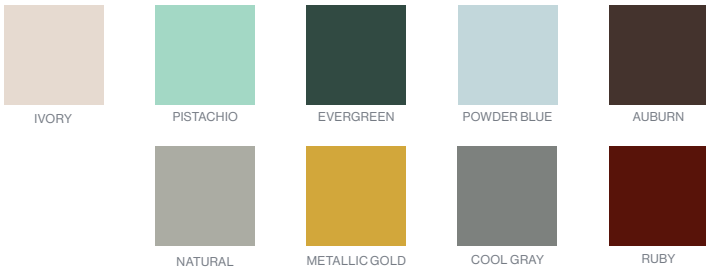

METALLIC GOLD STRUCTURE SQUARE TABLE

RUBY ELLA TABLE

NEW Metal Colors

CUSTOMIZE | UPGRADE | MAKE A STATEMENT

INTRODUCING
9 NEW METAL COLORS

3 TABLES MINIMUM
 TOP-SELLING TABLES AVAILABLE
 3 WEEK LEAD TIME

Images are representative of the material and may not be an exact match