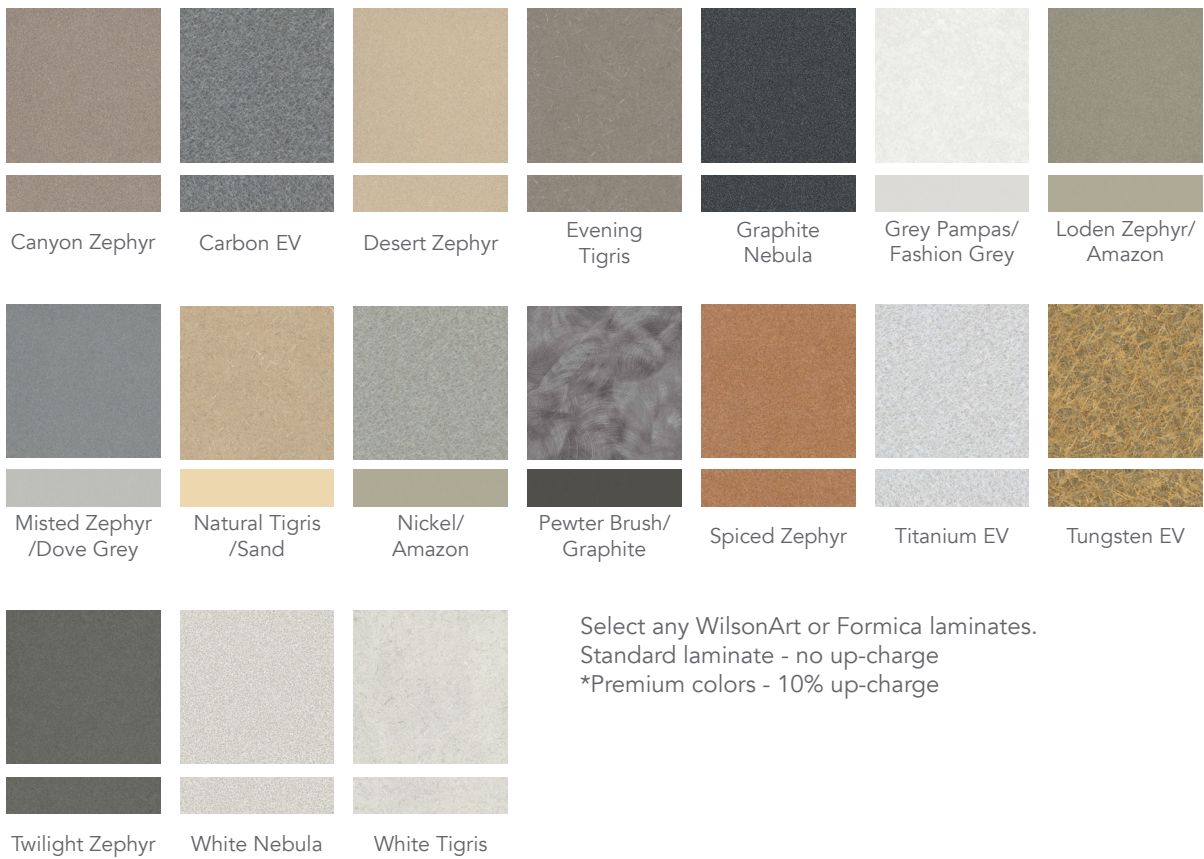

Pattern Laminate

Images are representative of the material, it may not be an exact match.

For more information, please visit SpecialT.net or call 888.705.0777