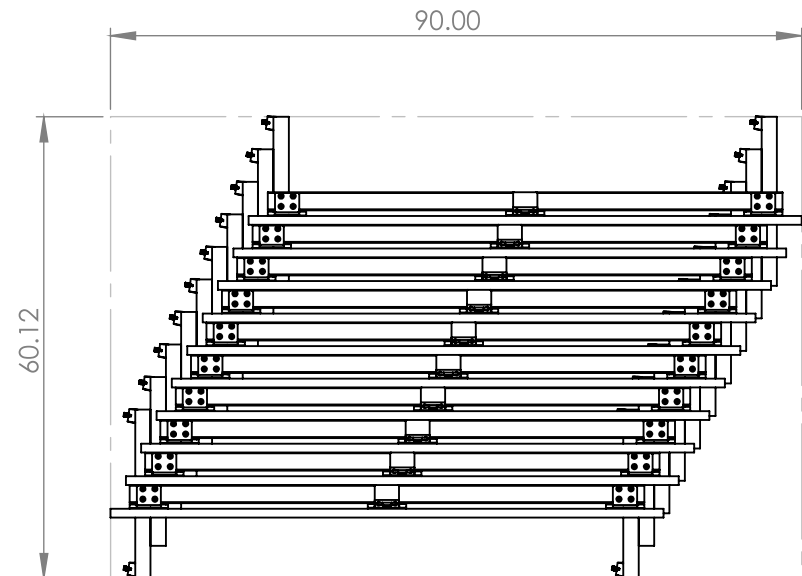

Kingston vs. Link 24" x 72" Flip & Nest

Footprints for 10 tables

Link 24" x 72" Flip & Nest Footprint
(10 Tables)

Kingston 24" x 72" Flip & Nest Footprint
(10 Tables)