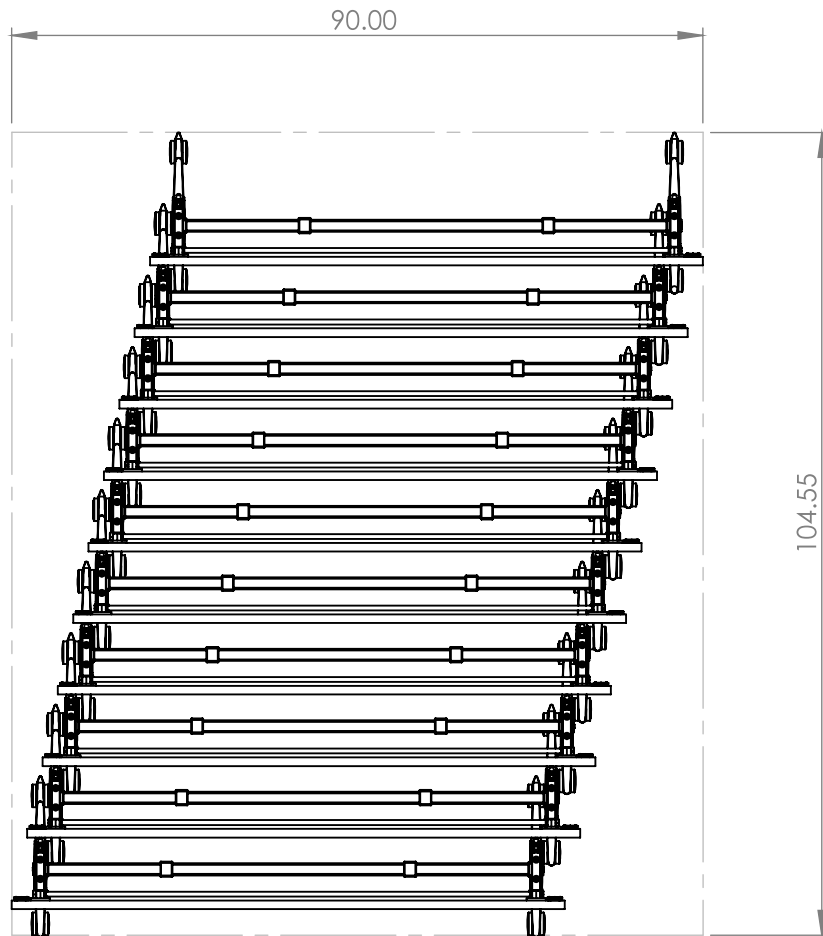

Kingston vs. Link 24" x 72" Flip & Nest

Footprints for 10 tables

Link 24" x 72" Flip & Nest Footprint
(10 Tables)

Kingston 24" x 72" Flip & Nest Footprint
(10 Tables)