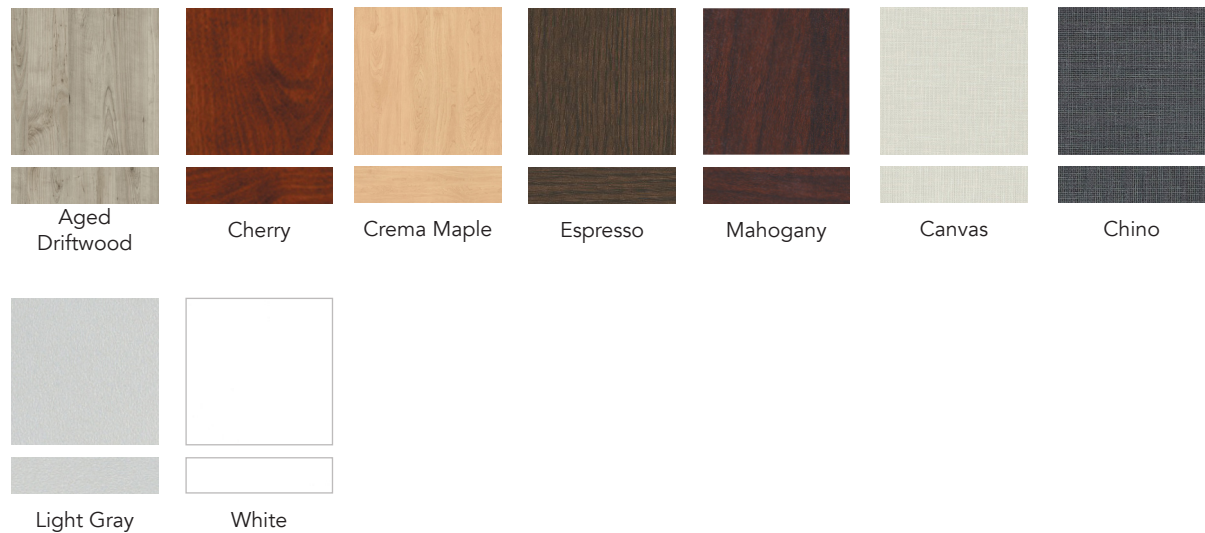

1-Day Quick Ship Laminate

Standard laminate - no upcharge

*Premium colors - 10% upcharge

Images are representative of the material, it may not be an exact match.

For more information, please visit SpecialT.net or call 888.705.0777